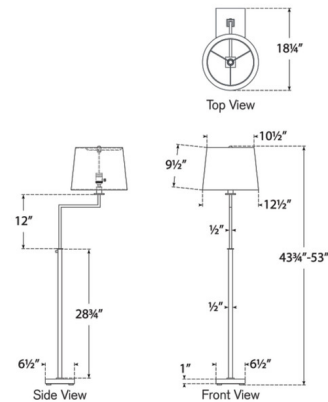

By Visual Comfort Signature

Description

The Greer Adjustable Floor Lamp brings refined modern style to your interior space with its clean lines and understated silhouette. Featuring an angular arm and slim geometric frame, its minimalist design is balanced by a linen shade that softly diffuses light, creating a warm and welcoming atmosphere in any room. Dimmer switch is located on the lamp socket. Use the knob on the body to adjust the height of the lamp from 43.75 inches to 53 inches in height.

Shown in bronze / linen

Specifications

COLOR	Linen
BODY FINISH	Bronze
WATTAGE	15W
DIMMER	Included
DIMENSIONS	18.25"W x 53"H x 12.5"D
BULB NOT INCLUDED	1 x A19/Medium (E26)/15W/120V LED
COUNTRY OF ORIGIN	China