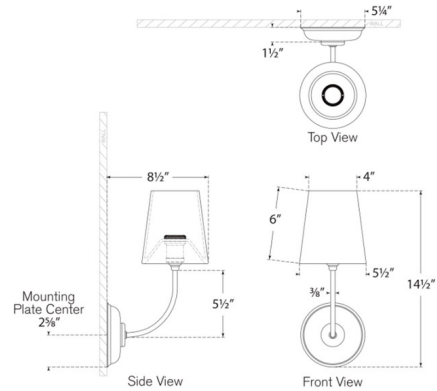

By Visual Comfort Signature

Description

The Vendome Glass Wall Sconce reflects the refined symmetry and balance of Georgian design, interpreted with timeless elegance. Its gently curved arm nods to traditional candlelight forms, while a slender, tapered shade casts a soft, flattering glow throughout your space.

Shown in bronze / white glass

Specifications

COLOR White Glass
 BODY FINISH Bronze
 WATTAGE 6.5W
 DIMMER Standard 120V
 DIMENSIONS 5.5"W x 14.5"H x 8.5"D
 BULB NOT INCLUDED 1 x B10/Candelabra (E12)/6.5W/120V LED
 COUNTRY OF ORIGIN China