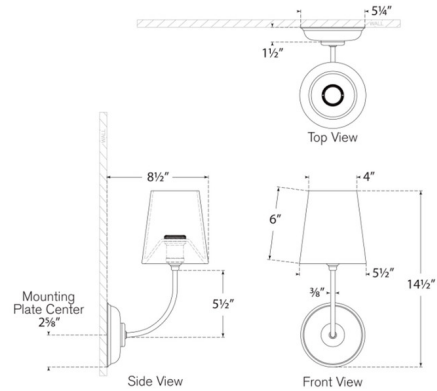

By Visual Comfort Signature

Description

The Vendome Glass Wall Sconce reflects the refined symmetry and balance of Georgian design, interpreted with timeless elegance. Its gently curved arm nods to traditional candlelight forms, while a slender, tapered shade casts a soft, flattering glow throughout your space.

Shown in bronze / white glass

Specifications

COLOR	White Glass
BODY FINISH	Bronze
WATTAGE	6.5W
DIMMER	Standard 120V
DIMENSIONS	5.5"W x 14.5"H x 8.5"D
BULB NOT INCLUDED	1 x B10/Candelabra (E12)/6.5W/120V LED
COUNTRY OF ORIGIN	China