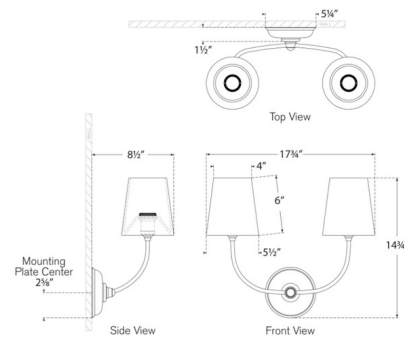

Shown in polished nickel / white glass

Specifications

COLOR	White Glass
BODY FINISH	Polished Nickel
WATTAGE	13W
DIMMER	Standard 120V
DIMENSIONS	17.75"W x 14.75"H x 8.5"D
BULB NOT INCLUDED	2 x B10/Candelabra (E12)/6.5W/120V LED
COUNTRY OF ORIGIN	China