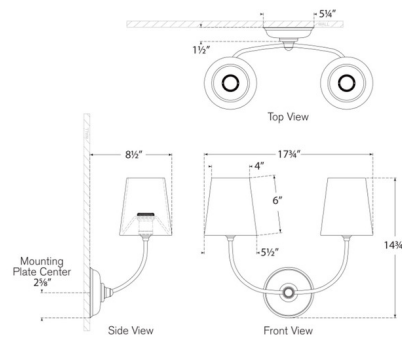

Shown in polished nickel / white glass

Specifications

COLOR White Glass
BODY FINISH Polished Nickel
WATTAGE 13W
DIMMER Standard 120V
DIMENSIONS 17.75"W x 14.75"H x 8.5"D
BULB NOT INCLUDED 2 x B10/Candelabra (E12)/6.5W/120V LED
COUNTRY OF ORIGIN China