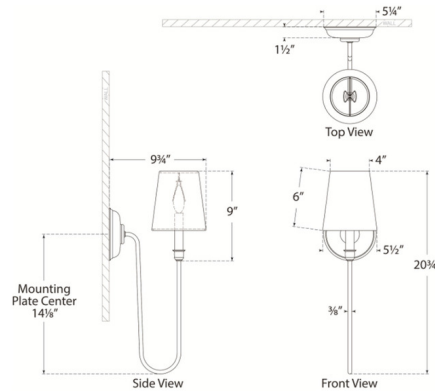

Lightology

lightology.com
866-954-4489
07-07-26

Project: _____

Company: _____

Location: _____ Fixture Type: _____

SPEC #: **VCG1567858**

Approved On: _____ Approved By: _____

Vendome Deep Arm Wall Sconce By Visual Comfort Signature

Description

The Vendome Deep Arm Wall Sconce reflects the refined symmetry and balance of Georgian design, interpreted with timeless elegance. Its gently curved arm nods to traditional candlelight forms, while a slender, tapered shade casts a soft, flattering glow throughout your space.

Shown in hand-rubbed antique brass / linen

Specifications

COLOR Linen
BODY FINISH Hand-Rubbed Antique Brass
WATTAGE 6.5W
DIMMER Standard 120V
DIMENSIONS 5.5"W x 20.75"H x 9.75"D
BULB NOT INCLUDED 1 x B10/Candelabra (E12)/6.5W/120V LED
COUNTRY OF ORIGIN China