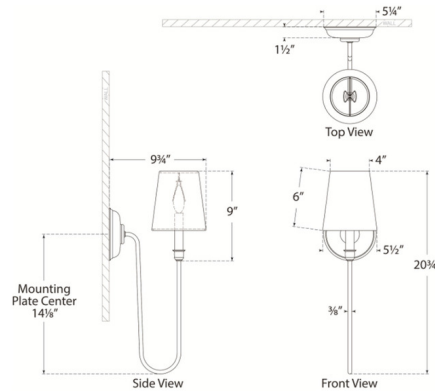

Lightology

lightology.com
866-954-4489
05-19-26

Project: _____

Company: _____

Location: _____ Fixture Type: _____

SPEC #: **VCG1567858**

Approved On: _____ Approved By: _____

Vendome Deep Arm Wall Sconce By Visual Comfort Signature

Description

The Vendome Deep Arm Wall Sconce reflects the refined symmetry and balance of Georgian design, interpreted with timeless elegance. Its gently curved arm nods to traditional candlelight forms, while a slender, tapered shade casts a soft, flattering glow throughout your space.

Shown in hand-rubbed antique brass / linen

Specifications

COLOR Linen
BODY FINISH Hand-Rubbed Antique Brass
WATTAGE 6.5W
DIMMER Standard 120V
DIMENSIONS 5.5"W x 20.75"H x 9.75"D
BULB NOT INCLUDED 1 x B10/Candelabra (E12)/6.5W/120V LED
COUNTRY OF ORIGIN China