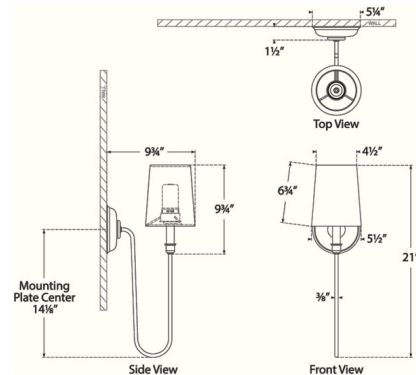

Shown in bronze / linen

CLICK TO VIEW PRODUCT

Notes: