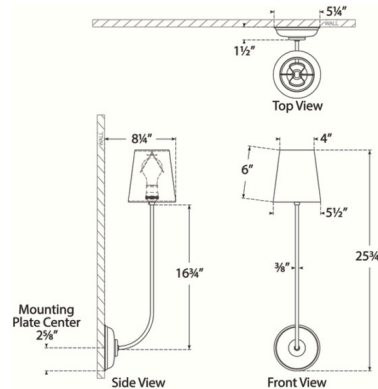

## Vendome Tall Wall Sconce

By Visual Comfort Signature

### Description

The Vendome Tall Wall Sconce reflects the refined symmetry and balance of Georgian design, interpreted with timeless elegance. Its tall, gently curved arm nods to traditional candlelight forms, while a slender, tapered shade casts a soft, flattering glow throughout your space.

### Specifications

COLOR . . . . . Linen  
BODY FINISH . . . . . Polished Nickel  
WATTAGE . . . . . 15W  
DIMMER . . . . . Standard 120V  
DIMENSIONS . . . . . 5.5"W x 25.75"H x 8.25"D  
BULB NOT INCLUDED . . . . . 1 x A19/Medium (E26)/15W/120V LED  
COUNTRY OF ORIGIN . . . . . China