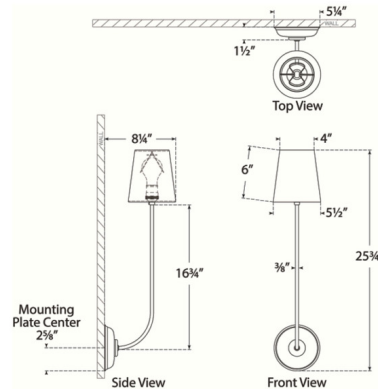

By Visual Comfort Signature

Description

The Vendome Tall Wall Sconce reflects the refined symmetry and balance of Georgian design, interpreted with timeless elegance. Its tall, gently curved arm nods to traditional candlelight forms, while a slender, tapered shade casts a soft, flattering glow throughout your space.

Shown in polished nickel / linen

Specifications

COLOR	Linen
BODY FINISH	Polished Nickel
WATTAGE	15W
DIMMER	Standard 120V
DIMENSIONS	5.5"W x 25.75"H x 8.25"D
BULB NOT INCLUDED	1 x A19/Medium (E26)/15W/120V LED
COUNTRY OF ORIGIN	China