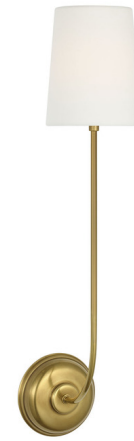

## Vendome Tall Cordless Wall Sconce By Visual Comfort Signature

### Description

The Vendome Tall Cordless Wall Sconce reflects the refined symmetry and balance of Georgian design, interpreted with timeless elegance. Its tall, gently curved arm nods to traditional candlelight forms, while a slender, tapered shade casts a soft, flattering glow throughout your space. Remove cordless light module from lamp and charge using provided USB-C cord. Touch dimmer is on the light module to adjust between high, medium, and low settings. Includes a USB-C to USB-A adapter and charging plug. For best results, fully charge the battery before using. Note: Additional accessories of a remote controlled light module and a remote control are available, and sold separately below, to control your light remotely.

### Specifications

COLOR	Linon
BODY FINISH	Hand-Rubbed Antique Brass
WATTAGE	1.7W
DIMMER	Included
DIMENSIONS	5.5"W x 26.25"H x 8.25"D
INTEGRATED LED MODULE	1 x LED/1.7W/120V LED
COUNTRY OF ORIGIN	China

### Technical Information

LAMP COLOR	2700K
LUMENS/WATT	35.29
LUMINOUS FLUX	60 lumens

Shown in hand-rubbed antique brass / linen

CLICK TO VIEW PRODUCT

Notes: