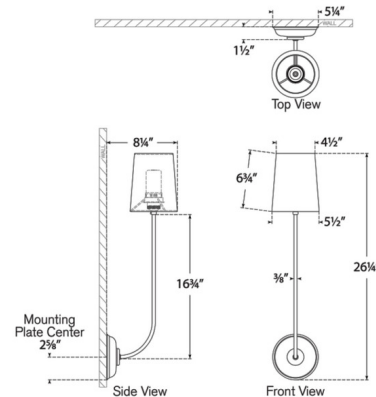

CLICK TO VIEW PRODUCT

Notes: