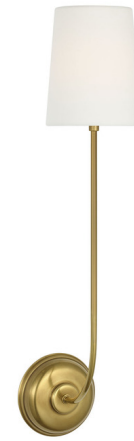

Lightology

lightology.com
866-954-4489
07-02-26

Project: _____
Company: _____
Location: _____ Fixture Type: _____
SPEC #: **VCC1567867**
Approved On: _____ Approved By: _____

Vendome Tall Cordless Wall Sconce By Visual Comfort Signature

Description

The Vendome Tall Cordless Wall Sconce reflects the refined symmetry and balance of Georgian design, interpreted with timeless elegance. Its tall, gently curved arm nods to traditional candlelight forms, while a slender, tapered shade casts a soft, flattering glow throughout your space. Remove cordless light module from lamp and charge using provided USB-C cord. Touch dimmer is on the light module to adjust between high, medium, and low settings. Includes a USB-C to USB-A adapter and charging plug. For best results, fully charge the battery before using. Note: Additional accessories of a remote controlled light module and a remote control are available, and sold separately below, to control your light remotely.

Specifications

COLOR	Linon
BODY FINISH	Hand-Rubbed Antique Brass
WATTAGE	1.7W
DIMMER	Included
DIMENSIONS	5.5"W x 26.25"H x 8.25"D
INTEGRATED LED MODULE	1 x LED/1.7W/120V LED
COUNTRY OF ORIGIN	China

Technical Information

LAMP COLOR	2700K
LUMENS/WATT	35.29
LUMINOUS FLUX	60 lumens

Shown in hand-rubbed antique brass / linen