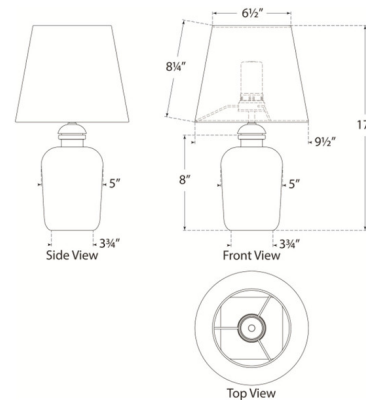

CLICK TO VIEW PRODUCT

Notes: