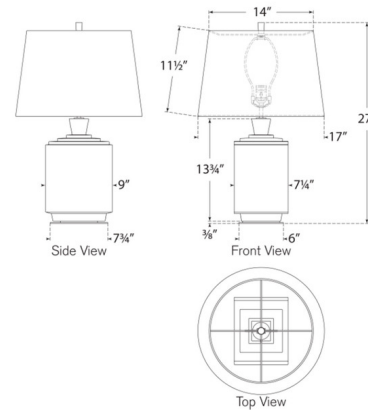

By Visual Comfort Signature

Description

The Meurice Table Lamp showcases a refined stepped silhouette inspired by classic French Art Deco design. Its geometric form evokes the grandeur of early skyscrapers and the glamour of the jazz age, bringing timeless architectural sophistication to any space. Finished with a subtly tapered round shade, it diffuses a warm, inviting glow that creates soft ambient light throughout the room. Dimmer switch is located on the lamp socket. Note: Reactive ceramic glazes will vary in color and texture. No two pieces are identical.

Shown in positano sand / linen

Specifications

COLOR Linen
BODY FINISH Positano Sand
WATTAGE 15W
DIMMER Included
DIMENSIONS 17"W x 27"H x 9"D
BULB NOT INCLUDED 1 x A19/Medium (E26)/15W/120V LED
COUNTRY OF ORIGIN Viet Nam