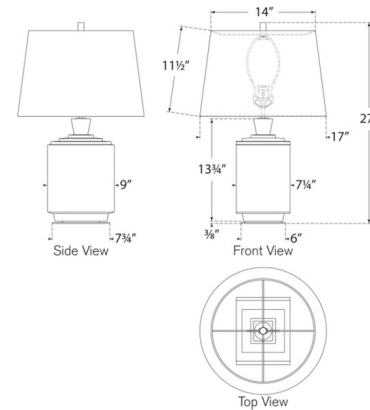

By Visual Comfort Signature

Description

The Meurice Table Lamp showcases a refined stepped silhouette inspired by classic French Art Deco design. Its geometric form evokes the grandeur of early skyscrapers and the glamour of the jazz age, bringing timeless architectural sophistication to any space. Finished with a subtly tapered round shade, it diffuses a warm, inviting glow that creates soft ambient light throughout the room. Dimmer switch is located on the lamp socket. Note: Reactive ceramic glazes will vary in color and texture. No two pieces are identical.

Shown in positano sand / linen

Specifications

COLOR Linen
BODY FINISH Positano Sand
WATTAGE 15W
DIMMER Included
DIMENSIONS 17"W x 27"H x 9"D
BULB NOT INCLUDED 1 x A19/Medium (E26)/15W/120V LED
COUNTRY OF ORIGIN Viet Nam