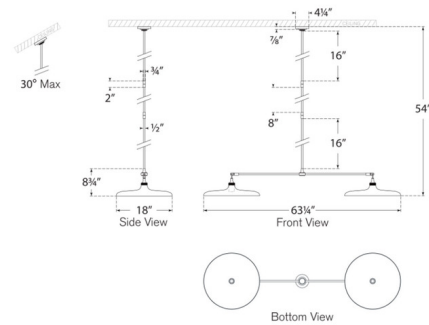

Description

The Piatto Linear Pendant brings the timeless charm of classic bistro lighting into your modern interior space. Characterized by its low-profile, saucer inspired shade, the design strikes a refined balance between understated simplicity and bold presence. A smooth matte exterior is paired with a warm, reflective interior finish, casting a soft, ambient glow that enhances the atmosphere of your room. Sloped ceiling to 30 degrees maximum. Note: Custom Overall Heights are available. For quotes, please contact our sales team.

Shown in polished nickel / aged iron

Specifications

COLOR Aged Iron
BODY FINISH Polished Nickel
WATTAGE 30W
DIMMER Standard 120V
DIMENSIONS 63.25"L x 18"W x 8.75"H
BULB NOT INCLUDED 2 x A19/Medium (E26)/15W/120V LED
COUNTRY OF ORIGIN China

Technical Information

PRODUCT DIMENSIONS Downrods: One 8" and Two 16" Included

CLICK TO VIEW PRODUCT

Notes: