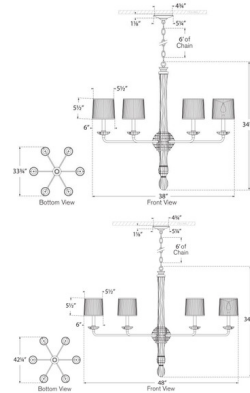

Shown in vintage oak / aged iron / natural linen pleated

Specifications

COLOR Natural Linen Pleated
BODY FINISH Vintage Oak / Aged Iron
WATTAGE 39W
DIMMER Standard 120V
DIMENSIONS 38"W x 34.25"H
BULB NOT INCLUDED 6 x B10/Candelabra (E12)/6.5W/120V LED
COUNTRY OF ORIGIN Philippines

Technical Information

PRODUCT DIMENSIONS Adjustable Chain Length: 72"

CLICK TO VIEW PRODUCT

Notes: