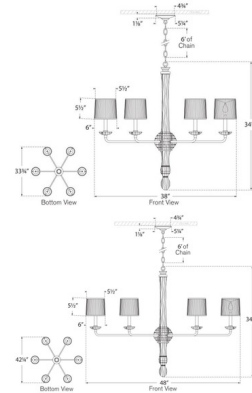

### Specifications

COLOR . . . . . Natural Linen Pleated  
 BODY FINISH . . . . . Vintage Oak / Aged Iron  
 WATTAGE . . . . . 39W  
 DIMMER . . . . . Standard 120V  
 DIMENSIONS . . . . . 38"W x 34.25"H  
 BULB NOT INCLUDED . . . . . 6 x B10/Candelabra (E12)/6.5W/120V LED  
 COUNTRY OF ORIGIN . . . . . Philippines

### Technical Information

PRODUCT DIMENSIONS . . . . . Adjustable Chain Length: 72"

CLICK TO VIEW PRODUCT

Notes: