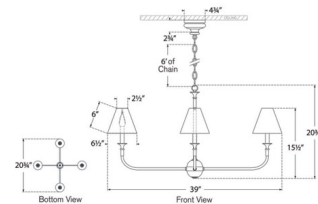

Shown in hand-rubbed antique brass / linen

Specifications

COLOR Linen
BODY FINISH Hand-Rubbed Antique Brass
WATTAGE 26W
DIMMER Standard 120V
DIMENSIONS 39"W x 20.75"H
BULB NOT INCLUDED 4 x B11/Candelabra (E12)/6.5W/120V LED
COUNTRY OF ORIGIN China