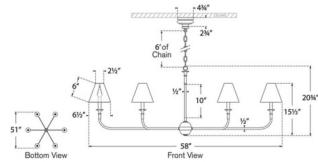

Shown in hand-rubbed antique brass / linen

Specifications

COLOR	Linon
BODY FINISH	Hand-Rubbed Antique Brass
WATTAGE	26W
DIMMER	Standard 120V
DIMENSIONS	39"W x 20.75"H
BULB NOT INCLUDED	4 x B11/Candelabra (E12)/6.5W/120V LED
COUNTRY OF ORIGIN	China