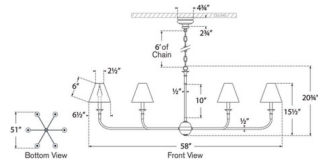

Shown in hand-rubbed antique brass / linen

Specifications

COLOR Linen
BODY FINISH Hand-Rubbed Antique Brass
WATTAGE 26W
DIMMER Standard 120V
DIMENSIONS 39"W x 20.75"H
BULB NOT INCLUDED 4 x B11/Candelabra (E12)/6.5W/120V LED
COUNTRY OF ORIGIN China