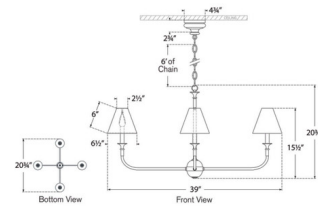

Shown in hand-rubbed antique brass / linen

Specifications

COLOR	Linon
BODY FINISH	Hand-Rubbed Antique Brass
WATTAGE	26W
DIMMER	Standard 120V
DIMENSIONS	39"W x 20.75"H
BULB NOT INCLUDED	4 x B11/Candelabra (E12)/6.5W/120V LED
COUNTRY OF ORIGIN	China