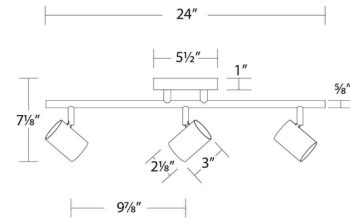

Shown in white