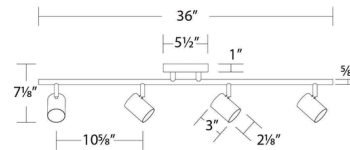

Shown in white