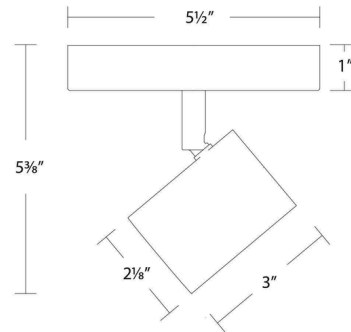

CLICK TO VIEW PRODUCT

Notes: