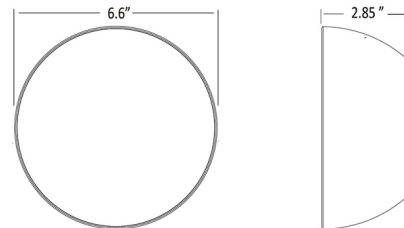

### Specifications

COLOR	N/A
BODY FINISH	Brushed Nickel
WATTAGE	7W
DIMMER	Low Voltage Electronic
DIMENSIONS	6"W x 2.9"H
INTEGRATED LED MODULE	LED/7W/120V LED
COUNTRY OF ORIGIN	China

### Technical Information

LAMP LIFE	60000 hours
COLOR RENDERING	90 CRI
LAMP COLOR	3000K
LUMENS/WATT	50.00
LUMINOUS FLUX	350 lumens

Shown in brushed nickel

CLICK TO VIEW PRODUCT

Notes: