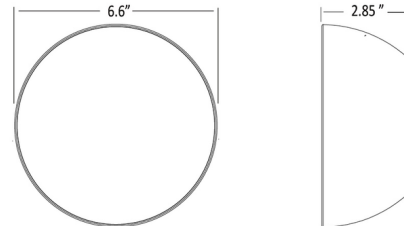

CLICK TO VIEW PRODUCT

Notes: