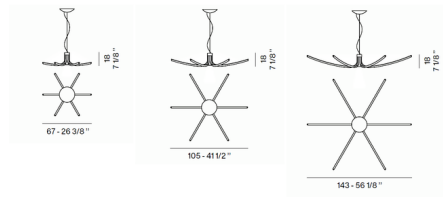

### Specifications

COLOR	N/A
BODY FINISH	Titanium
WATTAGE	39W
DIMMER	Low Voltage Electronic
DIMENSIONS	26.38"W x 7.13"H x 22.88"D
BULB NOT INCLUDED	1 x LED/39W/120-277V LED

### Technical Information

PRODUCT DIMENSIONS	Cable Length: 130"
COLOR RENDERING	90 CRI
LAMP COLOR	2700K
LUMENS/WATT	116.15
LUMINOUS FLUX	4530 lumens

CLICK TO VIEW PRODUCT

Notes: