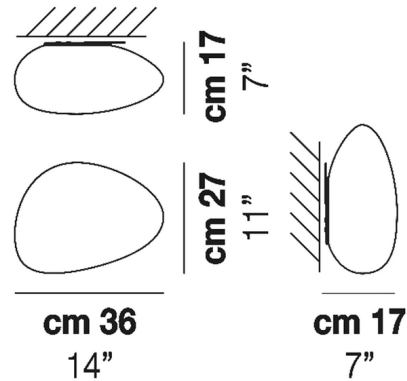

### Specifications

COLOR	White Satin
BODY FINISH	White
WATTAGE	9W
DIMMER	Standard 120V
DIMENSIONS	14"W x 11"H x 7"D
BULB NOT INCLUDED	1 x A19/Medium (E26)/9W/120V LED

CLICK TO VIEW PRODUCT

Notes: