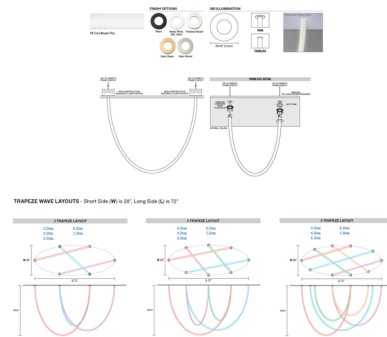

By PureEdge Lighting

Description

Gracefully balancing form and function, the Wave Trapeze Chandelier Oval is a stunning architectural lighting system that features continuous, 360-degree illumination without pixelation. Its sculptural form provides a striking visual element while delivering exceptional color rendering for a clean, uninterrupted glow. Designed to offer both a sophisticated aesthetic and an inviting ambiance, the Trapeze Wave Oval enhances interiors with its fluid, seamless flow. Features Cora Flex flexible silicon lens in a 72 inch length x 28 inch width with 3, 4 or 5 loops. Offered in a 36, 48, 60, 72 or 84 inch ceiling drop option to suit any application. Available in Static White color temperatures ranging from 2400K through 3500K, and Warm Dim 27D (2700K-1800K) and 30D (3000K-1800K). Warm Dim 27D and 30D available in 5 watt option only. Trim ring available in a variety of finishes including a Trimless option. Includes Universal power supply which must be placed in an accessible remote location. TRIAC/ELV/0-10V dimming.

Shown in satin nickel / white

Specifications

COLOR	White
BODY FINISH	Satin Nickel
WATTAGE	60W
DIMMER	Low Voltage Electronic
DIMENSIONS	72"L x 28"W x 48"H
INTEGRATED LED MODULE	12 x LED/5W/120V LED

Technical Information

LAMP LIFE	50000 hours
BEAM ANGLE	360°
COLOR RENDERING	93 CRI
LAMP COLOR	2700K
LUMENS/WATT	1,586.40
LUMINOUS FLUX	7932 lumens

CLICK TO VIEW PRODUCT

Notes: