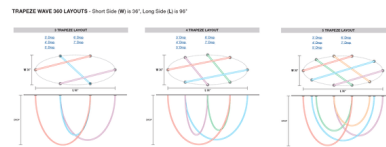

CLICK TO VIEW PRODUCT

Notes: