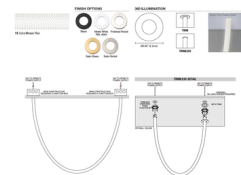

By PureEdge Lighting

Description

Gracefully balancing form and function, the Wave Trapeze Chandelier Oval is a stunning architectural lighting system that features continuous, 360-degree illumination without pixelation. Its sculptural form provides a striking visual element while delivering exceptional color rendering for a clean, uninterrupted glow. Designed to offer both a sophisticated aesthetic and an inviting ambiance, the Trapeze Wave Oval enhances interiors with its fluid, seamless flow. Features Cora Flex flexible silicon lens in a 96 inch overall lens length with 3, 4 or 5 loops. Offered in a 36, 48, 60, 72 or 84 ceiling drop option to suit any application. Available in Static White color temperatures ranging from 2400K through 3500K, and Warm Dim 27D (2700K-1800K) and 30D (3000K-1800K). Warm Dim 27D and 30D available in 5 watt option only. Trim ring available in a variety of finishes including a Trimless option. Includes Universal power supply which must be placed in an accessible remote location. TRIAC/ELV/0-10V dimming.

Specifications

COLOR	White
BODY FINISH	Satin Nickel
WATTAGE	60W
DIMMER	Low Voltage Electronic
DIMENSIONS	96"L x 36"W x 48"H
INTEGRATED LED MODULE	12 x LED/5W/120V LED

Technical Information

LAMP LIFE	50000 hours
BEAM ANGLE	360°
COLOR RENDERING	93 CRI
LAMP COLOR	2700K
LUMENS/WATT	1,586.40
LUMINOUS FLUX	7932 lumens

Shown in satin nickel / white

CLICK TO VIEW PRODUCT

Notes: