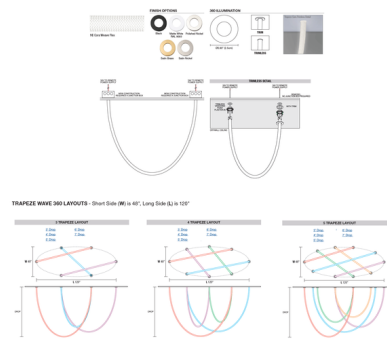

### Description

Gracefully balancing form and function, the Wave Trapeze Chandelier Oval is a stunning architectural lighting system that features continuous, 360-degree illumination without pixelation. Its sculptural form provides a striking visual element while delivering exceptional color rendering for a clean, uninterrupted glow. Designed to offer both a sophisticated aesthetic and an inviting ambiance, the Trapeze Wave Oval enhances interiors with its fluid, seamless flow. Features Cora Flex flexible silicon lens in a 120 inch overall lens length with 3, 4 or 5 loops. Offered in a 36, 48, 60, 72 or 84 ceiling drop option to suit any application. Available in Static White color temperatures ranging from 2400K through 3500K, and Warm Dim 27D (2700K-1800K) and 30D (3000K-1800K). Warm Dim 27D and 30D available in 5 watt option only. Trim ring available in a variety of finishes including a Trimless option. Includes Universal power supply which must be placed in an accessible remote location. TRIAC/ELV/0-10V dimming.

### Specifications

COLOR	White
BODY FINISH	Satin Nickel
WATTAGE	60W
DIMMER	Low Voltage Electronic
DIMENSIONS	120"L x 48"W x 48"H
INTEGRATED LED MODULE	12 x LED/5W/120V LED

### Technical Information

LAMP LIFE	50000 hours
BEAM ANGLE	360°
COLOR RENDERING	93 CRI
LAMP COLOR	2700K
LUMENS/WATT	1,586.40
LUMINOUS FLUX	7932 lumens

CLICK TO VIEW PRODUCT

Notes: