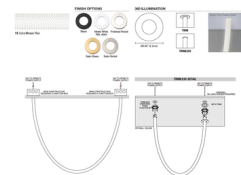

By PureEdge Lighting

Description

Gracefully balancing form and function, the Wave Trapeze Chandelier Oval is a stunning architectural lighting system that features continuous, 360-degree illumination without pixelation. Its sculptural form provides a striking visual element while delivering exceptional color rendering for a clean, uninterrupted glow. Designed to offer both a sophisticated aesthetic and an inviting ambiance, the Trapeze Wave Oval enhances interiors with its fluid, seamless flow. Features Cora Flex flexible silicon lens in a 72 inch length x 28 inch width with 3, 4 or 5 loops. Offered in a 36, 48, 60, 72 or 84 inch ceiling drop option to suit any application. Available in Static White color temperatures ranging from 2400K through 3500K, and Warm Dim 27D (2700K-1800K) and 30D (3000K-1800K). Warm Dim 27D and 30D available in 5 watt option only. Trim ring available in a variety of finishes including a Trimless option. Includes Universal power supply which must be placed in an accessible remote location. TRIAC/ELV/0-10V dimming.

Specifications

COLOR	White
BODY FINISH	Satin Nickel
WATTAGE	175W
DIMMER	Low Voltage Electronic
DIMENSIONS	72"L x 28"W x 84"H
INTEGRATED LED MODULE	35 x LED/5W/120V LED

Technical Information

LAMP LIFE	50000 hours
BEAM ANGLE	360°
COLOR RENDERING	93 CRI
LAMP COLOR	2700K
LUMENS/WATT	4,627.00
LUMINOUS FLUX	23135 lumens

Shown in satin nickel / white

CLICK TO VIEW PRODUCT

Notes: