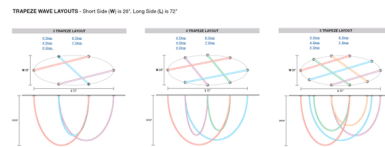

CLICK TO VIEW PRODUCT

Notes: