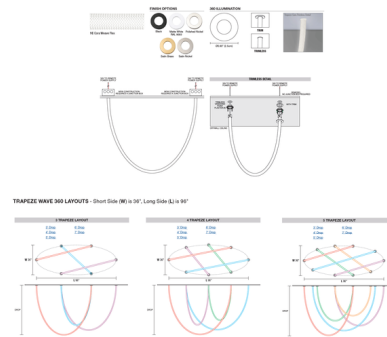

By PureEdge Lighting

Description

Gracefully balancing form and function, the Wave Trapeze Chandelier Oval is a stunning architectural lighting system that features continuous, 360-degree illumination without pixelation. Its sculptural form provides a striking visual element while delivering exceptional color rendering for a clean, uninterrupted glow. Designed to offer both a sophisticated aesthetic and an inviting ambiance, the Trapeze Wave Oval enhances interiors with its fluid, seamless flow. Features Cora Flex flexible silicon lens in a 96 inch overall lens length with 3, 4 or 5 loops. Offered in a 36, 48, 60, 72 or 84 ceiling drop option to suit any application. Available in Static White color temperatures ranging from 2400K through 3500K, and Warm Dim 27D (2700K-1800K) and 30D (3000K-1800K). Warm Dim 27D and 30D available in 5 watt option only. Trim ring available in a variety of finishes including a Trimless option. Includes Universal power supply which must be placed in an accessible remote location. TRIAC/ELV/0-10V dimming.

Specifications

COLOR	White
BODY FINISH	Satin Nickel
WATTAGE	175W
DIMMER	Low Voltage Electronic
DIMENSIONS	96"L x 36"W x 84"H
INTEGRATED LED MODULE	35 x LED/5W/120V LED

Technical Information

LAMP LIFE	50000 hours
BEAM ANGLE	360°
COLOR RENDERING	93 CRI
LAMP COLOR	2700K
LUMENS/WATT	4,627.00
LUMINOUS FLUX	23135 lumens

Shown in satin nickel / white

CLICK TO VIEW PRODUCT

Notes: