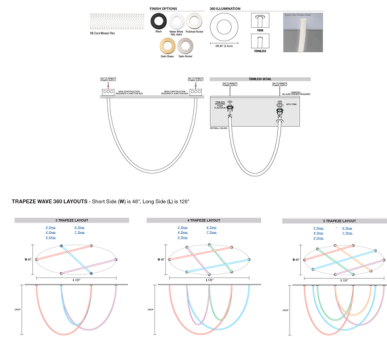

Description

Gracefully balancing form and function, the Wave Trapeze Chandelier Oval is a stunning architectural lighting system that features continuous, 360-degree illumination without pixelation. Its sculptural form provides a striking visual element while delivering exceptional color rendering for a clean, uninterrupted glow. Designed to offer both a sophisticated aesthetic and an inviting ambiance, the Trapeze Wave Oval enhances interiors with its fluid, seamless flow. Features Cora Flex flexible silicon lens in a 120 inch overall lens length with 3, 4 or 5 loops. Offered in a 36, 48, 60, 72 or 84 ceiling drop option to suit any application. Available in Static White color temperatures ranging from 2400K through 3500K, and Warm Dim 27D (2700K-1800K) and 30D (3000K-1800K). Warm Dim 27D and 30D available in 5 watt option only. Trim ring available in a variety of finishes including a Trimless option. Includes Universal power supply which must be placed in an accessible remote location. TRIAC/ELV/0-10V dimming.

Specifications

COLOR	White
BODY FINISH	Satin Nickel
WATTAGE	175W
DIMMER	Low Voltage Electronic
DIMENSIONS	120"L x 48"W x 84"H
INTEGRATED LED MODULE	35 x LED/5W/120V LED

Technical Information

LAMP LIFE	50000 hours
BEAM ANGLE	360°
COLOR RENDERING	93 CRI
LAMP COLOR	2700K
LUMENS/WATT	4,627.00
LUMINOUS FLUX	23135 lumens

Shown in satin nickel / white

CLICK TO VIEW PRODUCT

Notes: