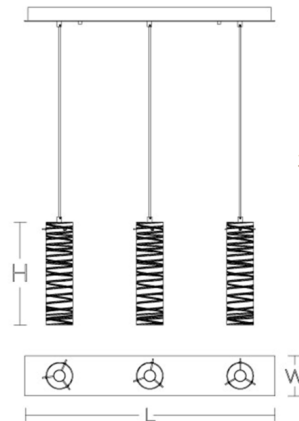

Description

The Bari Color-Select Linear Pendant infuses soft glasswork with modern minimalism. Clear glass cylinders feature swirling lines for added depth and visual interest. Inside, acrylic tubes of LED light provide soft, even illumination. LED color select options include 2700K, 3000K, 3500K, 4000K, and 5000K. Dimmable via 0-10V for 120-277V, and TRIAC or ELV for 120V.

Specifications

COLOR Clear Swirl
BODY FINISH Black
WATTAGE 135W
DIMMER Standard 120V
DIMENSIONS 36"L x 36"W x 15"H x 5.75"D
INTEGRATED LED MODULE 3 x LED/45W/120V LED
COUNTRY OF ORIGIN China

Technical Information

PRODUCT DIMENSIONS Cord: 9ft
LAMP LIFE 50000 hours
COLOR RENDERING 90 CRI
LAMP COLOR CCT Select
LUMENS/WATT 26.67
LUMINOUS FLUX 1200 lumens

Shown in black / clear swirl

L W H
36" 5-3/4" 15"

CLICK TO VIEW PRODUCT