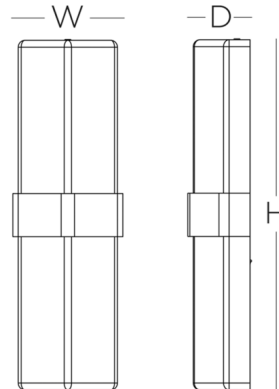

Specifications

COLOR	White
BODY FINISH	Satin Nickel
WATTAGE	14W
DIMMER	Standard 120V
DIMENSIONS	5"W x 16"H x 3"D
INTEGRATED LED MODULE	1 x LED/14W/120V LED
COUNTRY OF ORIGIN	Viet Nam

Technical Information

LAMP LIFE	50000 hours
COLOR RENDERING	90 CRI
LAMP COLOR	CCT Select
LUMENS/WATT	60.71
LUMINOUS FLUX	850 lumens

Shown in satin nickel / white

H W D
16" 5" 3"

CLICK TO VIEW PRODUCT

Notes: