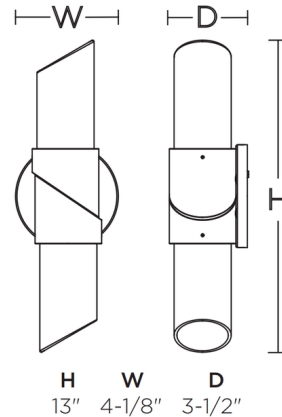

CLICK TO VIEW PRODUCT

Notes: