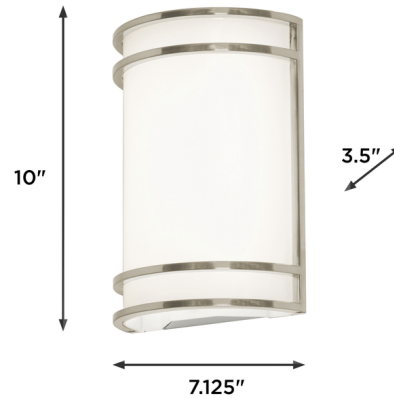

By AFX

Description

Illuminate your home with the refined Ventura Wall Sconce. Its half cylinder features decorative metal bands paired with a white acrylic diffuser, for soft, diffused illumination. The Ventura adds a sophisticated touch to hallways, entryways, or interior living spaces. LED color selectable options include 2700K, 3000K, 3500K, 4000K, and 5000K.

Specifications

COLOR	White
BODY FINISH	Brushed Nickel
WATTAGE	12W
DIMMER	Not Dimmable
DIMENSIONS	7.2"W x 9.9"H x 3.5"D
INTEGRATED LED MODULE	1 x LED/12W/120-277V LED
COUNTRY OF ORIGIN	Viet Nam

Technical Information

LAMP LIFE	50000 hours
COLOR RENDERING	90 CRI
LAMP COLOR	CCT Select
LUMENS/WATT	61.67
LUMINOUS FLUX	740 lumens

Shown in brushed nickel / white

CLICK TO VIEW PRODUCT

Notes: