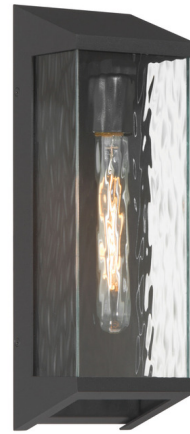

## Azure Bay Outdoor Wall Light

By Artcraft

### Description

The Azure Bay Outdoor Wall Light brings refined elegance to your exterior space. Its sleek frame showcases textured water glass that creates a captivating rippled light effect while adding artisanal character and timeless style to your outdoor area.

Shown in black / clear water

### Specifications

COLOR . . . . . Clear Water  
BODY FINISH . . . . . Black  
WATTAGE . . . . . 17W  
DIMMER . . . . . Standard 120V  
DIMENSIONS . . . . . 5"W x 14.75"H x 4"D  
BULB NOT INCLUDED . . . . . 1 x T10/Medium (E26)/17W/120V LED  
COUNTRY OF ORIGIN . . . . . China