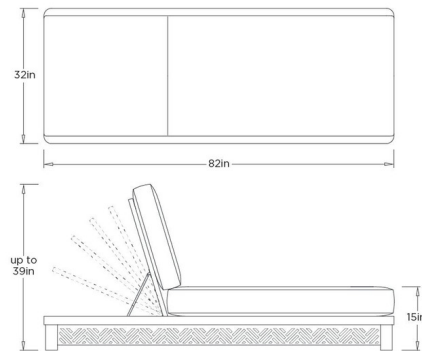

By Arteriors Home

Description

The Emoto Outdoor Chaise redefines poolside lounging with its sleek silhouette and weather-resistant performance boucl upholstery. A precision laser-cut chevron detail introduces subtle texture to the frame, enhancing its sculptural presence. When styled in multiples, the chaise forms a seamless, sophisticated arrangement ideal for a refined outdoor retreat.

Shown in willow / pearl

Specifications

COLOR	Pearl
BODY FINISH	Willow
WATTAGE	N/A
DIMMER	N/A
DIMENSIONS	82"W x 39"H x 32"D
BULB	N/A

CLICK TO VIEW PRODUCT

Notes: