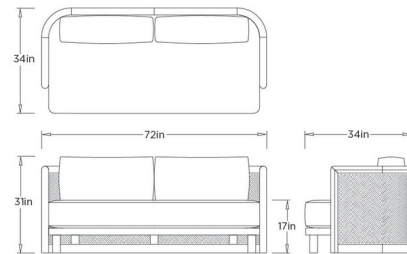

Shown in willow / pearl

Specifications

COLOR	Pearl
BODY FINISH	Willow
WATTAGE	N/A
DIMMER	N/A
DIMENSIONS	72"W x 31"H x 34"D
BULB	N/A

CLICK TO VIEW PRODUCT

Notes: