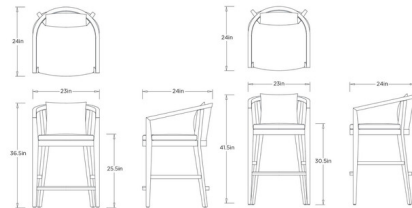

Shown in kona / peach

Specifications

COLOR Peach
BODY FINISH Kona
WATTAGE N/A
DIMMER N/A
DIMENSIONS 23"W x 36.5"H x 24"D
BULB N/A

CLICK TO VIEW PRODUCT

Notes: