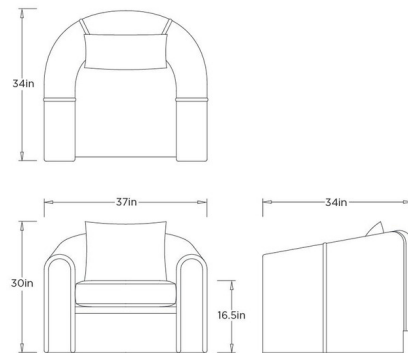

Shown in tan / pearl

Specifications

COLOR	Pearl
BODY FINISH	Tan
WATTAGE	N/A
DIMMER	N/A
DIMENSIONS	37"W x 30"H x 34"D
BULB	N/A

CLICK TO VIEW PRODUCT

Notes: