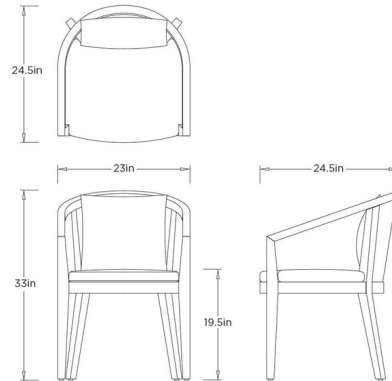

Shown in kona / peach

Specifications

COLOR	Peach
BODY FINISH	Kona
WATTAGE	N/A
DIMMER	N/A
DIMENSIONS	23"W x 33"H x 24.5"D
BULB	N/A

CLICK TO VIEW PRODUCT

Notes: