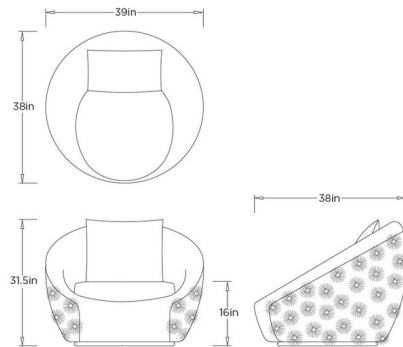

### Specifications

COLOR	Pearl
BODY FINISH	Tan
WATTAGE	N/A
DIMMER	N/A
DIMENSIONS	39"W x 31.5"H x 38"D
BULB	N/A

CLICK TO VIEW PRODUCT

Notes: