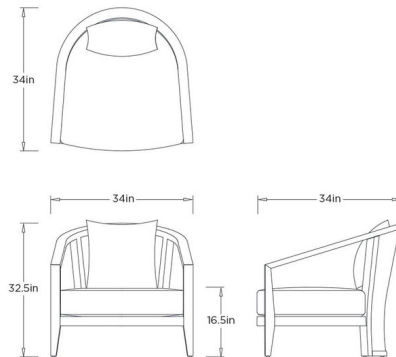

Shown in kona / pearl

Specifications

COLOR	Pearl
BODY FINISH	Kona
WATTAGE	N/A
DIMMER	N/A
DIMENSIONS	34"W x 32.5"H x 34"D
BULB	N/A

CLICK TO VIEW PRODUCT

Notes: