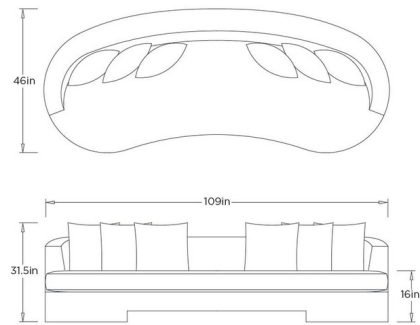

### Specifications

COLOR	Pearl
BODY FINISH	N/A
WATTAGE	N/A
DIMMER	N/A
DIMENSIONS	109"W x 31.5"H x 46"D
BULB	N/A

CLICK TO VIEW PRODUCT

Notes: