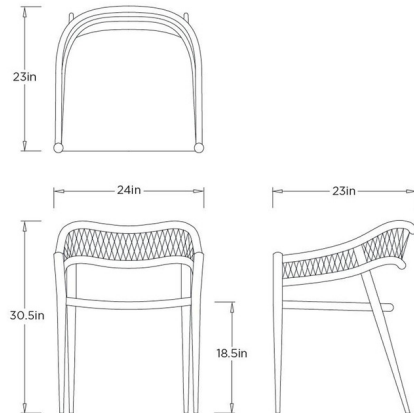

Lightology

lightology.com
866-954-4489
07-06-26

Project: _____

Company: _____

Location: _____ Fixture Type: _____

SPEC #: **AHM1570521**

Approved On: _____ Approved By: _____

Aurelie Outdoor Dining Chair By Arteriors Home

Description

The Aurelie Outdoor Dining Chair features a meticulously handwoven pattern in durable synthetic rope. Its continuous-loop construction creates a fluid, tactile weave that feels both contemporary and enduring. Chic and fashion-forward, it brings understated elegance to any outdoor dining setting.

Shown in blackened bronze / buff

Specifications

COLOR	Buff
BODY FINISH	Blackened Bronze
WATTAGE	N/A
DIMMER	N/A
DIMENSIONS	24"W x 30.5"H x 23"D
BULB	N/A

CLICK TO VIEW PRODUCT

Notes: