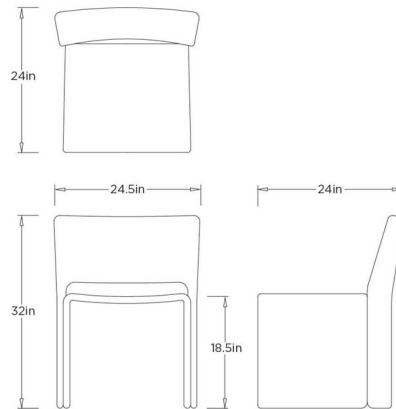

Shown in charcoal brown

Specifications

COLOR	N/A
BODY FINISH	Charcoal Brown
WATTAGE	N/A
DIMMER	N/A
DIMENSIONS	24.5"W x 32"H x 24"D
BULB	N/A

CLICK TO VIEW PRODUCT

Notes: