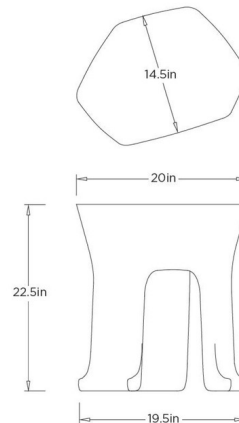

### Specifications

COLOR	N/A
BODY FINISH	N/A
WATTAGE	N/A
DIMMER	N/A
DIMENSIONS	20"W x 22.5"H x 14.5"D
BULB	N/A

CLICK TO VIEW PRODUCT

Notes: