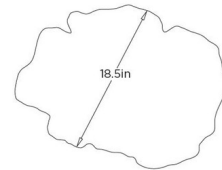

### Description

The Meramec Outdoor End Table brings sculptural beauty to outdoor spaces with its organic live edge silhouette, meticulously shaped and textured by hand before casting. Crafted from durable concrete composite, it delivers the timeless character of natural stone while standing up to the elements. Use it as a standalone accent piece or pair it with the coordinating coffee table to create a layered, expansive centerpiece. Earthy yet sophisticated, it adds both function and artisanal character to any outdoor setting.

### Specifications

COLOR	Light Tuscan
BODY FINISH	N/A
WATTAGE	N/A
DIMMER	N/A
DIMENSIONS	25"W x 16.5"H x 18.5"D
BULB	N/A

Shown in light tuscan

CLICK TO VIEW PRODUCT

Notes: