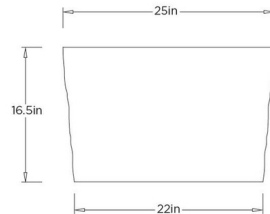

### Specifications

COLOR	Light Tuscan
BODY FINISH	N/A
WATTAGE	N/A
DIMMER	N/A
DIMENSIONS	25"W x 16.5"H x 18.5"D
BULB	N/A

Shown in light tuscan

CLICK TO VIEW PRODUCT

Notes: