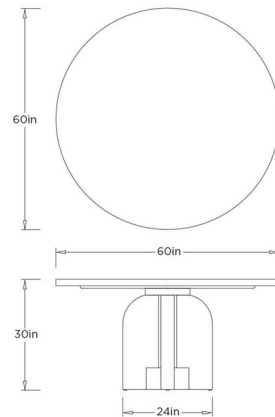

Shown in kona / ivory

Specifications

COLOR	Ivory
BODY FINISH	Kona
WATTAGE	N/A
DIMMER	N/A
DIMENSIONS	60"W x 30"H
BULB	N/A

CLICK TO VIEW PRODUCT

Notes: