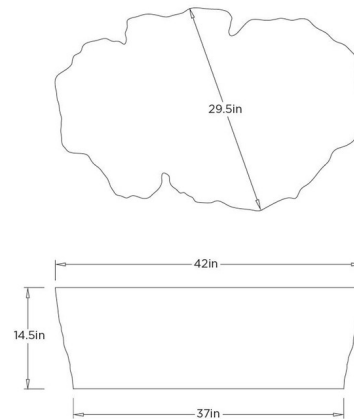

### Description

The Meramec Outdoor Coffee Table is crafted from durable concrete composite and defined by its organic curves and hand-shaped texture. Its live edge profile brings the essence of natural formations into outdoor living spaces, creating a striking focal point. Whether styled on its own or paired with an end table, it forms a layered, dynamic arrangement. A sculptural surface that grounds outdoor seating areas with effortless artistry.

### Specifications

COLOR	Light Tuscan
BODY FINISH	N/A
WATTAGE	N/A
DIMMER	N/A
DIMENSIONS	42"W x 14.5"H x 29.5"D
BULB	N/A

CLICK TO VIEW PRODUCT

Notes: