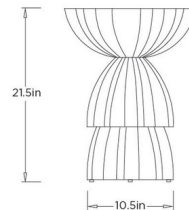

Shown in tuscan wash

Specifications

COLOR	N/A
BODY FINISH	Tuscan Wash
WATTAGE	N/A
DIMMER	N/A
DIMENSIONS	16"W x 21.5"H
BULB	N/A

CLICK TO VIEW PRODUCT

Notes: