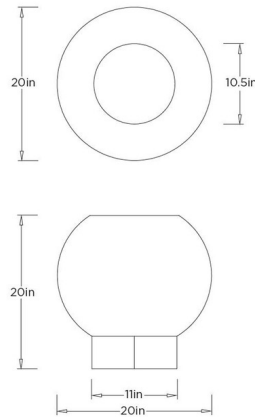

### Description

The Lorenzo Small Concrete Outdoor Planter showcases a bold geometric form defined by refined simplicity. Its clean, spherical silhouette is crafted from a matte black concrete composite, combining sculptural presence with understated elegance. Designed to highlight greenery with modern restraint, it brings a quiet sense of luxury to both indoor and outdoor spaces.

### Specifications

COLOR	N/A
BODY FINISH	Matte Black
WATTAGE	N/A
DIMMER	N/A
DIMENSIONS	20"W x 20"H
BULB	N/A

Shown in matte black

CLICK TO VIEW PRODUCT

Notes: