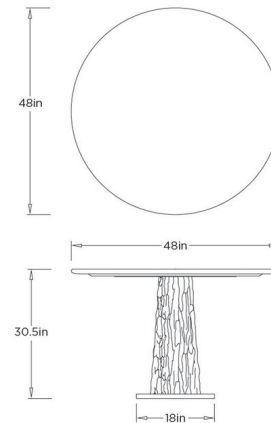

Shown in blackened bronze / white marble

Specifications

COLOR	White Marble
BODY FINISH	Blackened Bronze
WATTAGE	N/A
DIMMER	N/A
DIMENSIONS	48"W x 30.5"H
BULB	N/A

CLICK TO VIEW PRODUCT

Notes: