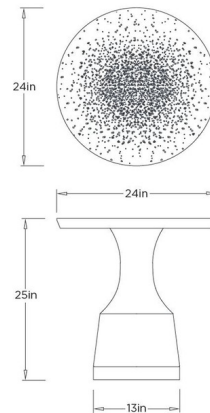

## Altair End Table By Arteriors Home

### Specifications

COLOR	Black
BODY FINISH	Vintage Brass
WATTAGE	N/A
DIMMER	N/A
DIMENSIONS	24"W x 25"H
BULB	N/A

CLICK TO VIEW PRODUCT

Notes: