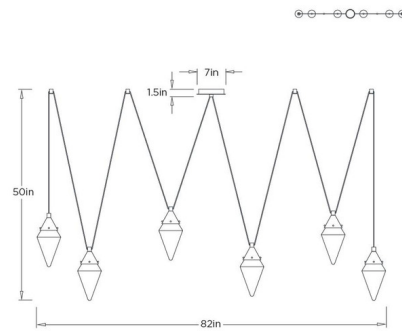

CLICK TO VIEW PRODUCT

Notes: