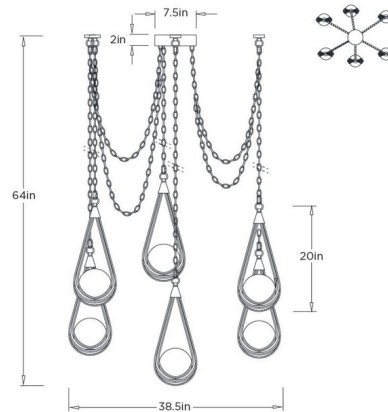

By Arteriors Home

Description

The Ova Multi Drop Chandelier reinterprets the timeless elegance of a pearl necklace as a luminous sculptural statement. Crafted from iron, each suspended drop appears to float effortlessly, echoing the delicate drape of fine jewelry. Adjustable chains descend from a central canopy and connect to six independent ceiling mounting points, allowing for a bespoke installation tailored to the space. With its graceful composition and contemporary sophistication, the Ova creates a captivating focal point that enhances both residential and hospitality interiors.

Shown in antique brass / opal

Specifications

COLOR	Opal
BODY FINISH	Antique Brass
WATTAGE	42W
DIMMER	Standard 120V
DIMENSIONS	38.5"W x 64"H
BULB NOT INCLUDED	6 x B10/Candelabra (E12)/7W/120V LED

CLICK TO VIEW PRODUCT