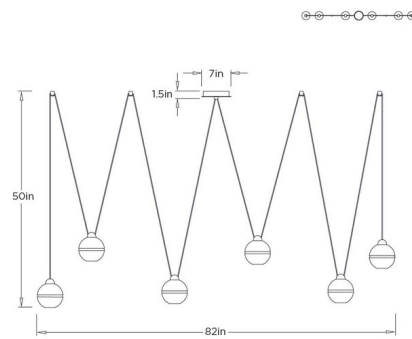

CLICK TO VIEW PRODUCT

Notes: